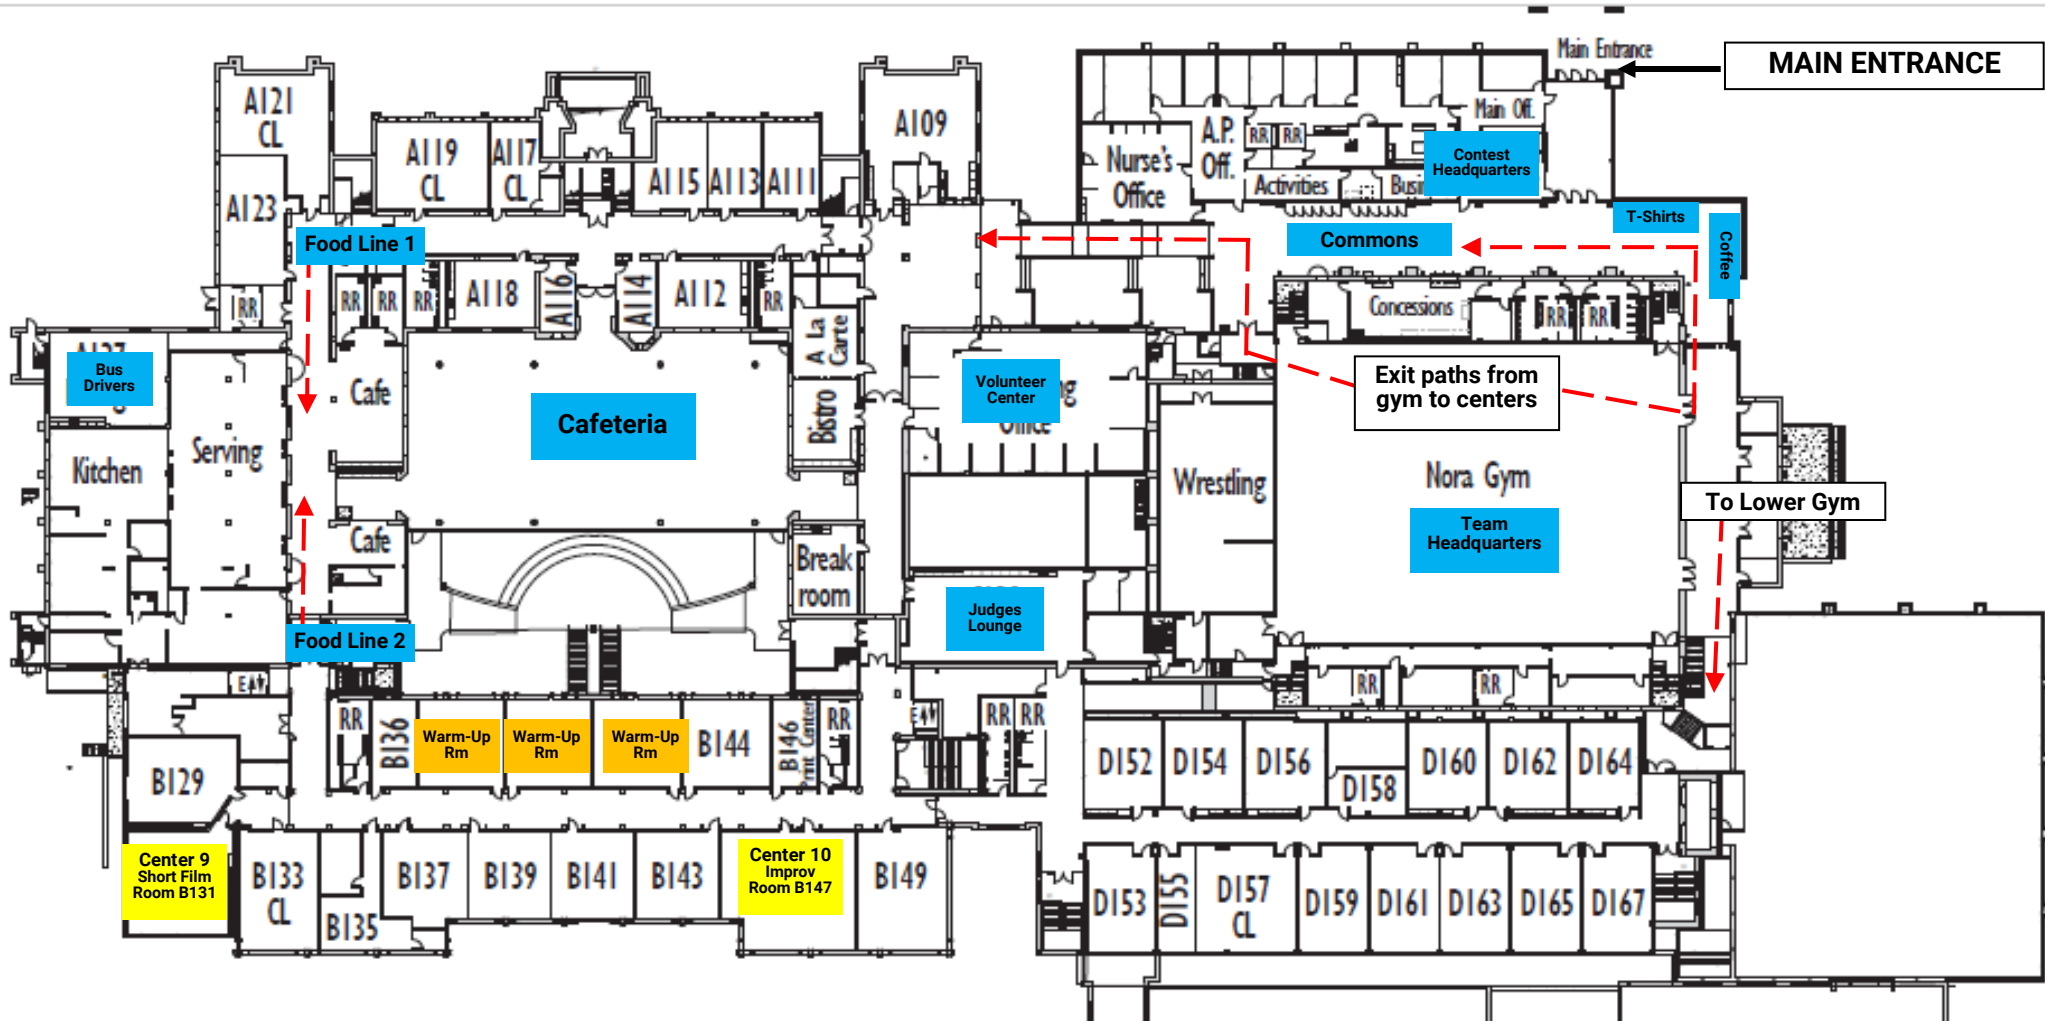

THIRD FLOOR

FLOOR GUIDE	Center 1 - Choral Reading	Room A314 (Library)
	Warm-Up Room	Room A321
	Follow Spots	Room A325 (Balcony)

SECOND FLOOR

FLOOR GUIDE

Center 2 - Readers Theatre	Room A203B
Center 3 - Readers Theatre	Room A203D
Center 4 - Radio Broadcasting	Room A218
Center 5 - One Act Play	Room A225 (Auditorium)
Center 6 - Ensemble/TV News	Room B229
Center 7 - Ensemble Acting	Room B234
Center 8 - Ensemble Acting	Room B247

FIRST FLOOR

FLOOR GUIDE	Contest Headquarters - Attendance Office	
	Team Headquarters - Nora Gym	
	Cafeteria	
	Bus Drivers Lounge - Teachers Lounge	
	Center 9 - Short Film	Room B131
Center 10 - Group Improvisation	Room B147	

GROUND FLOOR

Ground Level

FLOOR GUIDE	Center 11 - Mime	Room B56
	Center 12 - Television News	Room B63
	Center 13 - Group Improv	Room E45
	Center 14 - Musical Theatre	Lower Gym