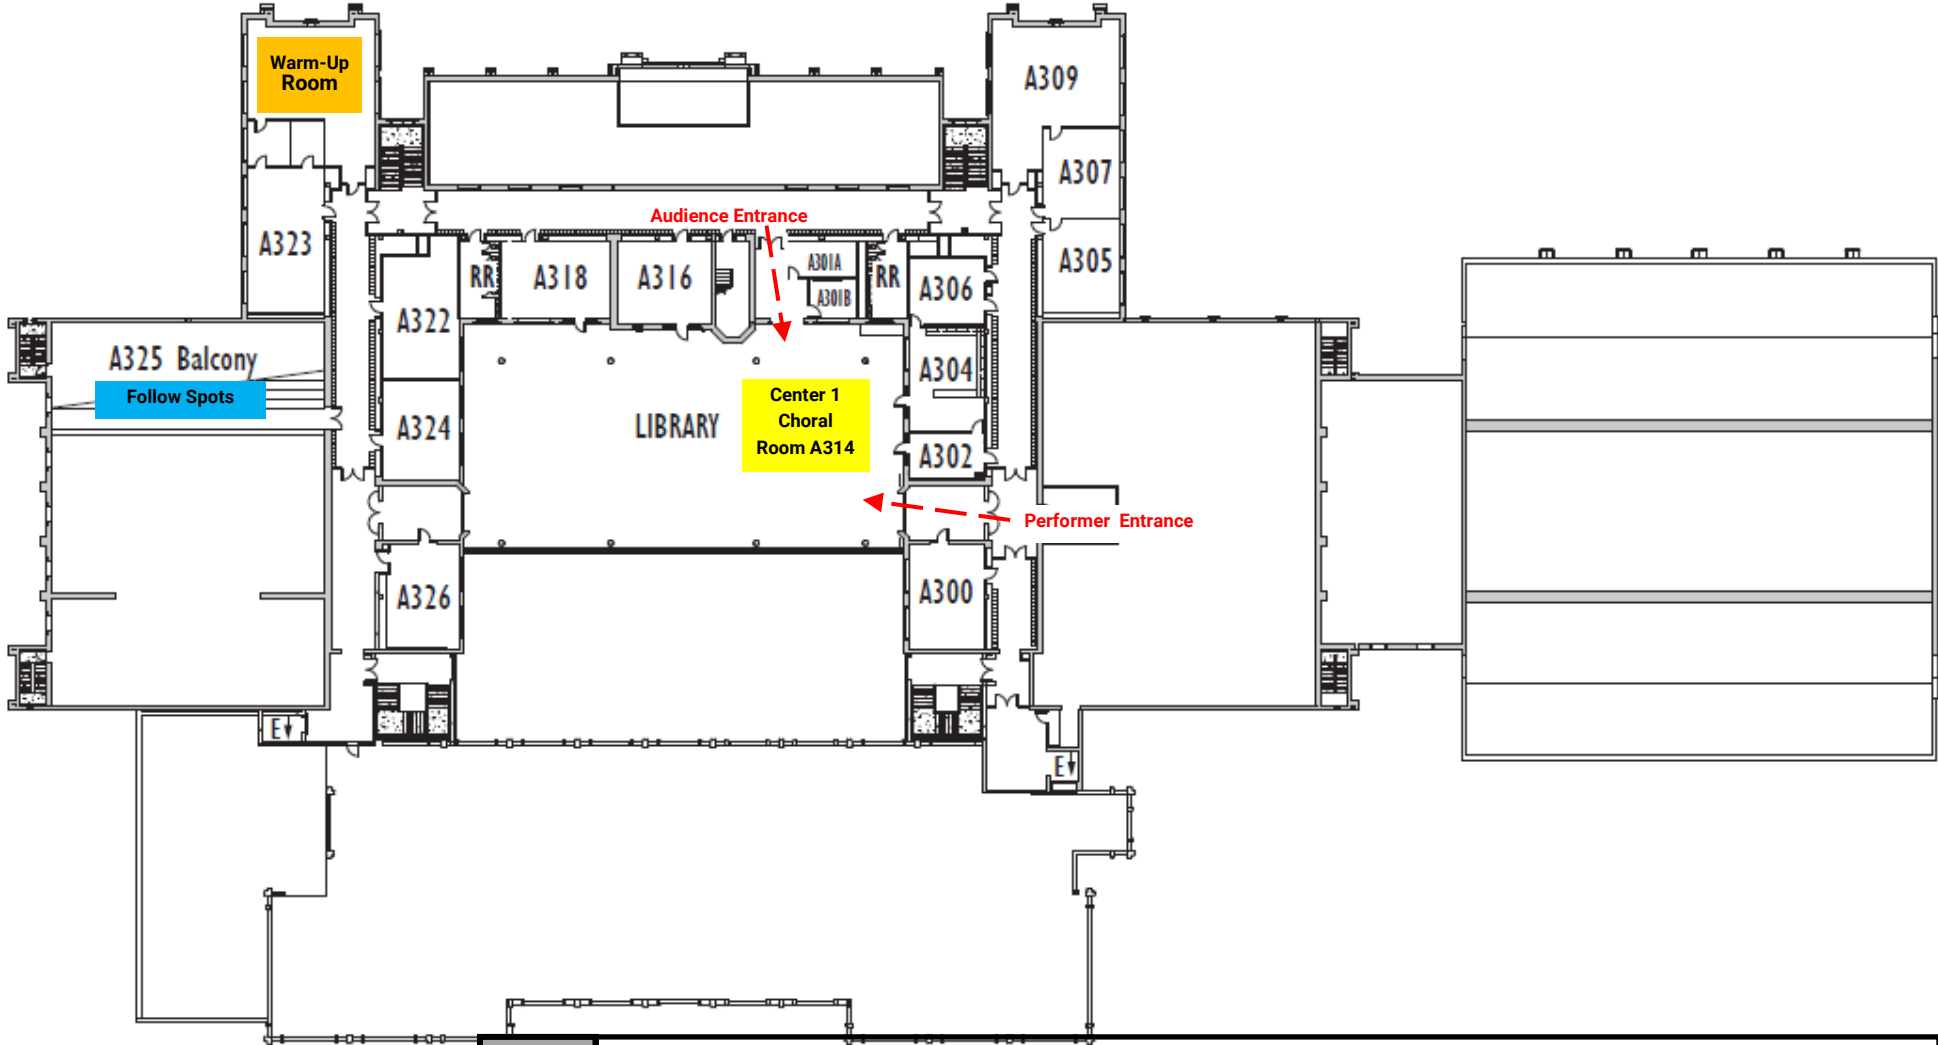

THIRD FLOOR

FLOOR GUIDE	Center 1 - Choral Reading	Room A314 (Library)
	Warm-Up Room	Room A321
	Follow Spots	Room A325 (Balcony)

SECOND FLOOR

FLOOR GUIDE

Center 2 - Readers Theatre	Room A203B
Center 3 - Readers Theatre	Room A203D
Center 4 - Radio Broadcasting	Room A218
Center 5 - One Act Play	Room A225 (Auditorium)
Center 6 - Ensemble/TV News	Room B229
Center 7 - Ensemble Acting	Room B234
Center 8 - Ensemble Acting	Room B247

FIRST FLOOR

FLOOR GUIDE	Contest Headquarters - Attendance Office	
	Team Headquarters - Nora Gym	
	Cafeteria	
	Bus Drivers Lounge - Teachers Lounge	
	Center 9 - Short Film	Room B131
Center 10 - Group Improvisation	Room B147	

GROUND FLOOR

Ground Level

FLOOR GUIDE	Center 11 - Mime	Room B56
	Center 12 - Television News	Room B63
	Center 13 - Group Improv	Room E45
	Center 14 - Musical Theatre	Lower Gym