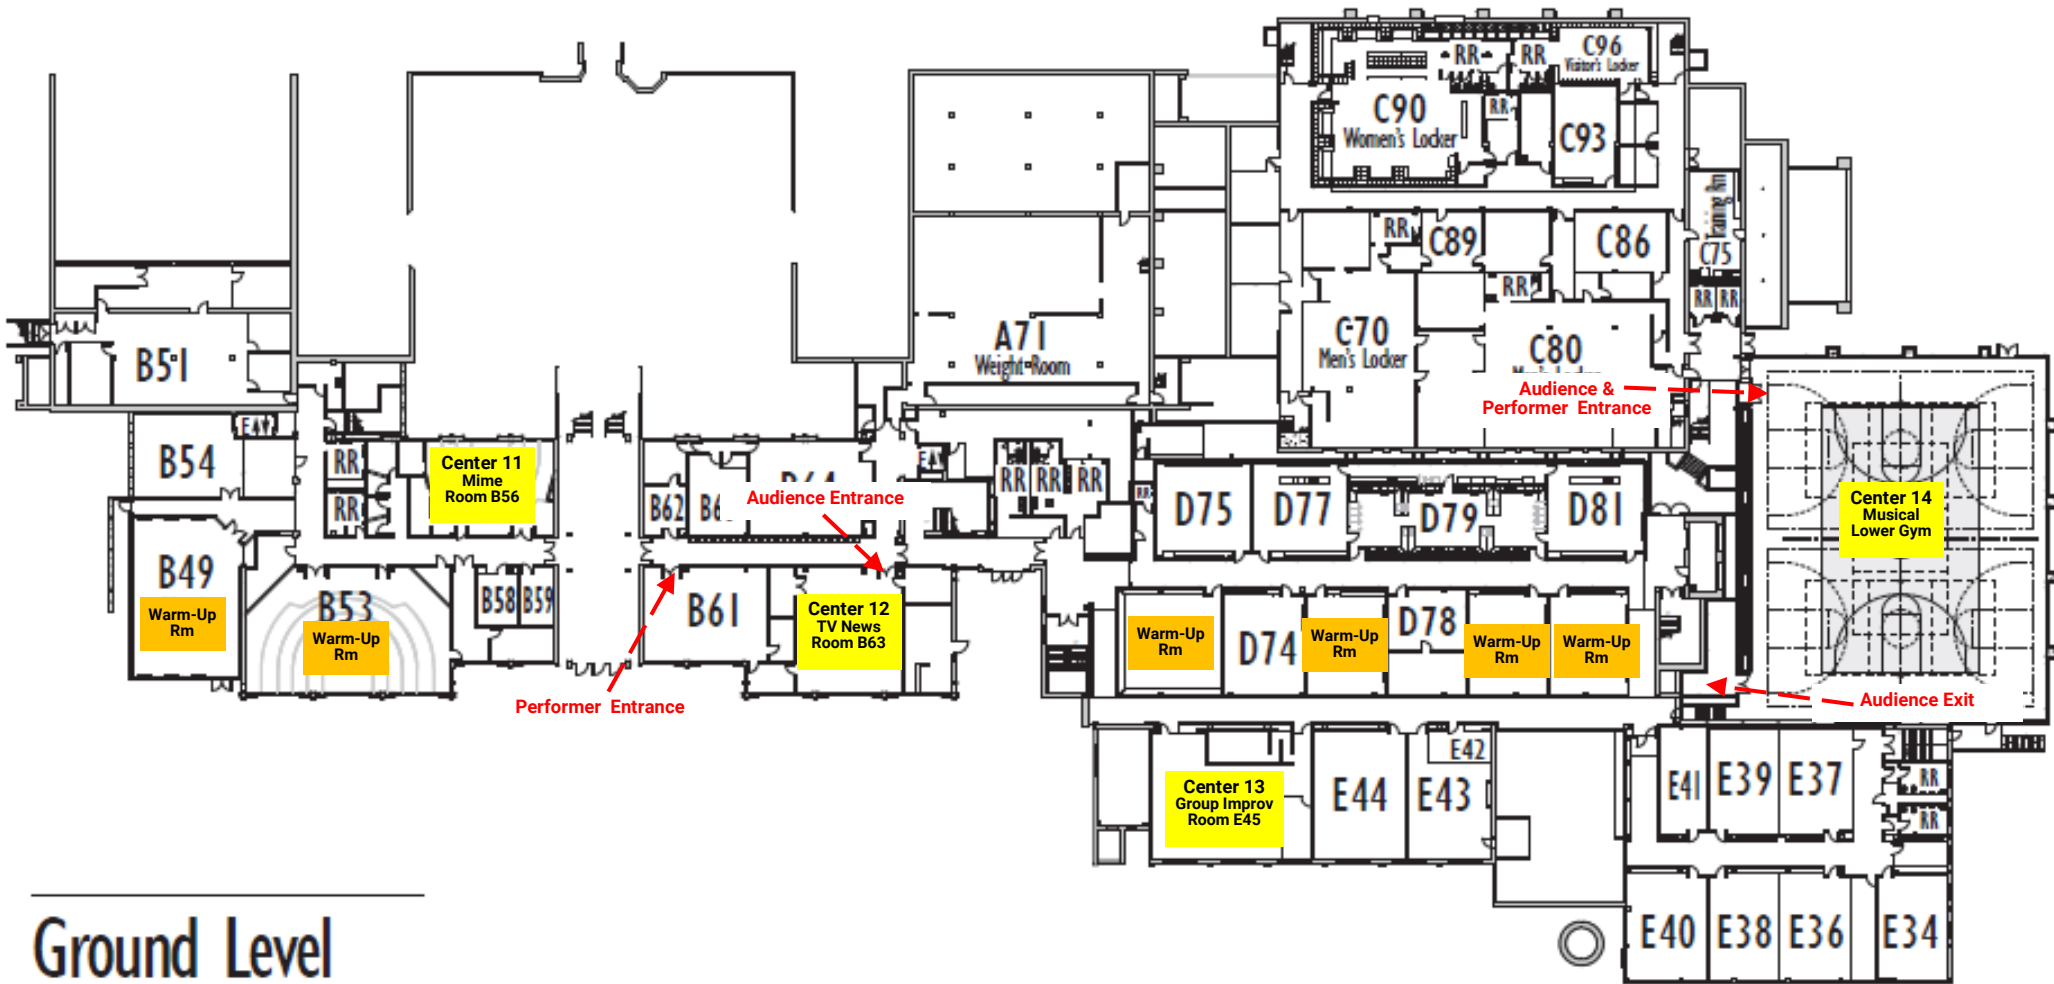

THIRD FLOOR

FLOOR GUIDE	Center 1 - Choral Reading	Room A314 (Library)
	Warm-Up Room	Room A321
	Follow Spots	Room A325 (Balcony)

SECOND FLOOR

FLOOR GUIDE

Center 2 - Readers Theatre	Room A203B
Center 3 - Readers Theatre	Room A203D
Center 4 - Radio Broadcasting	Room A218
Center 5 - One Act Play	Room A225 (Auditorium)
Center 6 - Ensemble/TV News	Room B229
Center 7 - Ensemble Acting	Room B234
Center 8 - Ensemble Acting	Room B247

FIRST FLOOR

FLOOR GUIDE	Contest Headquarters - Attendance Office	
	Team Headquarters - Nora Gym	
	Cafeteria	
	Bus Drivers Lounge - Teachers Lounge	
	Center 9 - Short Film	Room B131
Center 10 - Group Improvisation	Room B147	

GROUND FLOOR

Ground Level

FLOOR GUIDE	Center 11 - Mime	Room B56
	Center 12 - Television News	Room B63
	Center 13 - Group Improv	Room E45
	Center 14 - Musical Theatre	Lower Gym