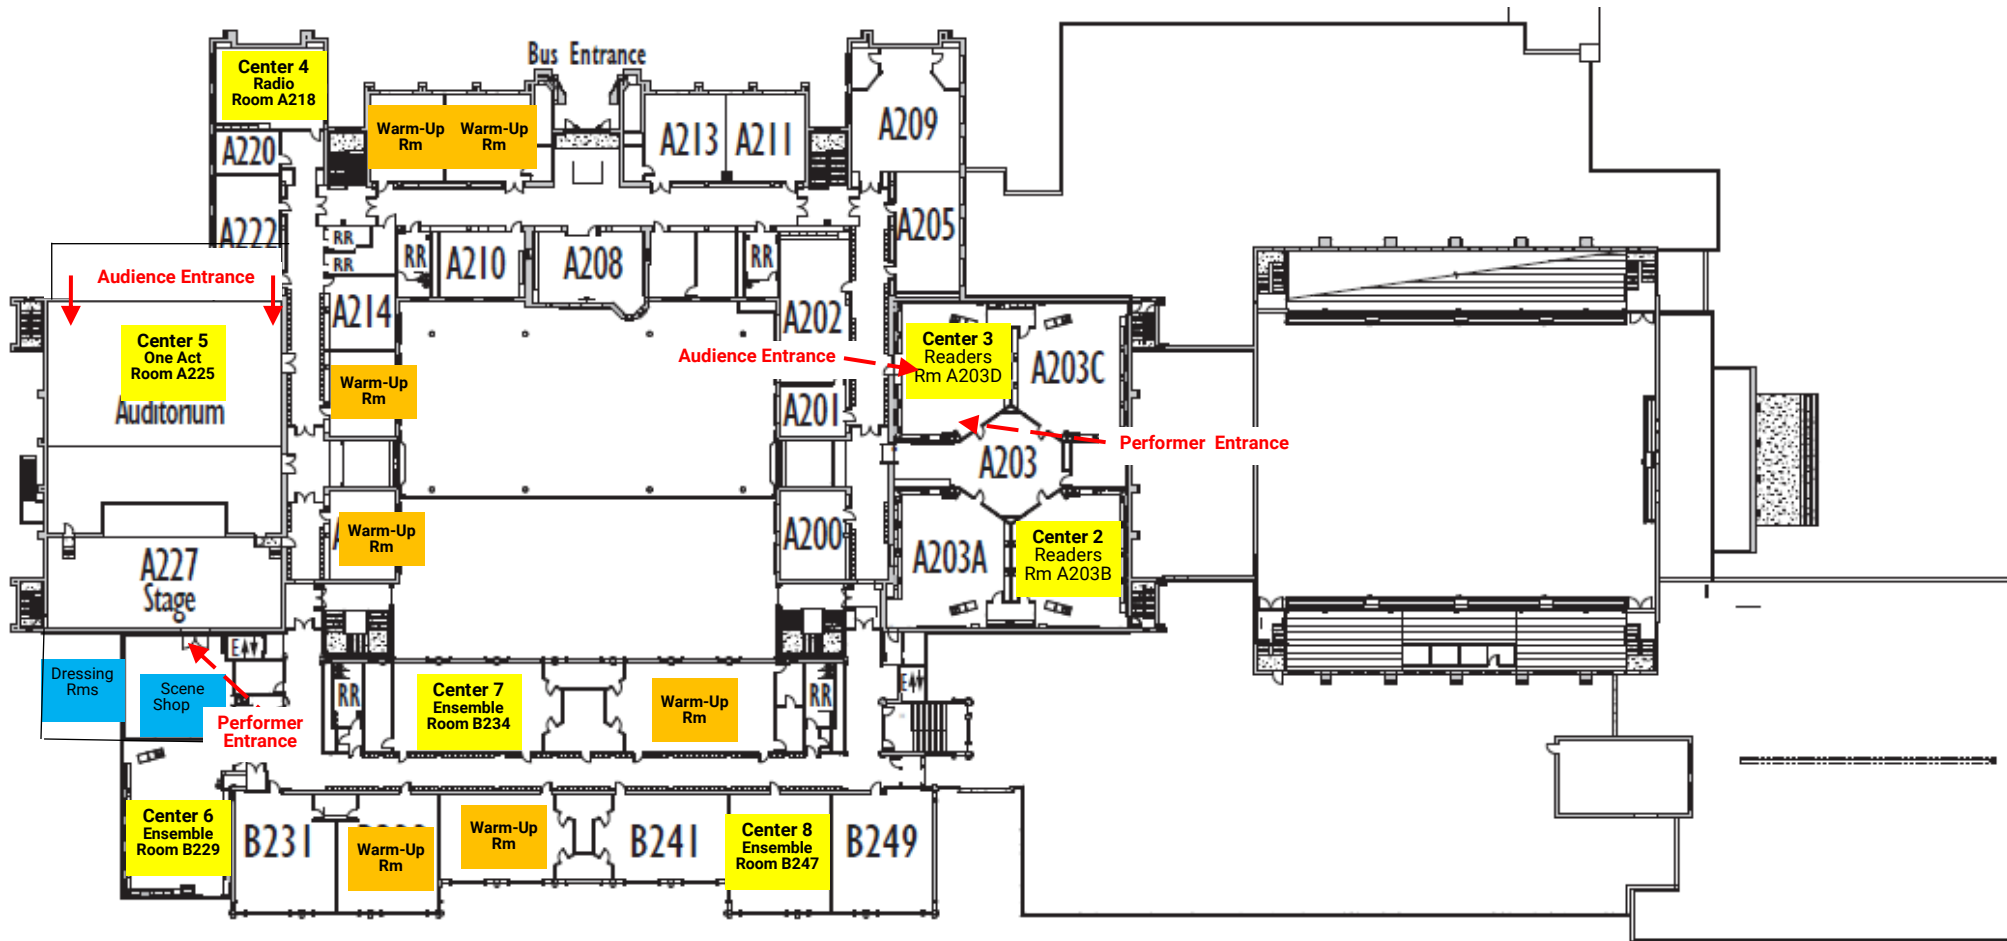

THIRD FLOOR

FLOOR GUIDE	Center 1 - Choral Reading	Room A314 (Library)
	Warm-Up Room	Room A321
	Follow Spots	Room A325 (Balcony)

SECOND FLOOR

FLOOR GUIDE

Center 2 - Readers Theatre	Room A203B
Center 3 - Readers Theatre	Room A203D
Center 4 - Radio Broadcasting	Room A218
Center 5 - One Act Play	Room A225 (Auditorium)
Center 6 - Ensemble/TV News	Room B229
Center 7 - Ensemble Acting	Room B234
Center 8 - Ensemble Acting	Room B247

FIRST FLOOR

FLOOR GUIDE	Contest Headquarters - Attendance Office	
	Team Headquarters - Nora Gym	
	Cafeteria	
	Bus Drivers Lounge - Teachers Lounge	
	Center 9 - Short Film	Room B131
Center 10 - Group Improvisation	Room B147	

GROUND FLOOR

Ground Level

FLOOR GUIDE	Center 11 - Mime	Room B56
	Center 12 - Television News	Room B63
	Center 13 - Group Improv	Room E45
	Center 14 - Musical Theatre	Lower Gym